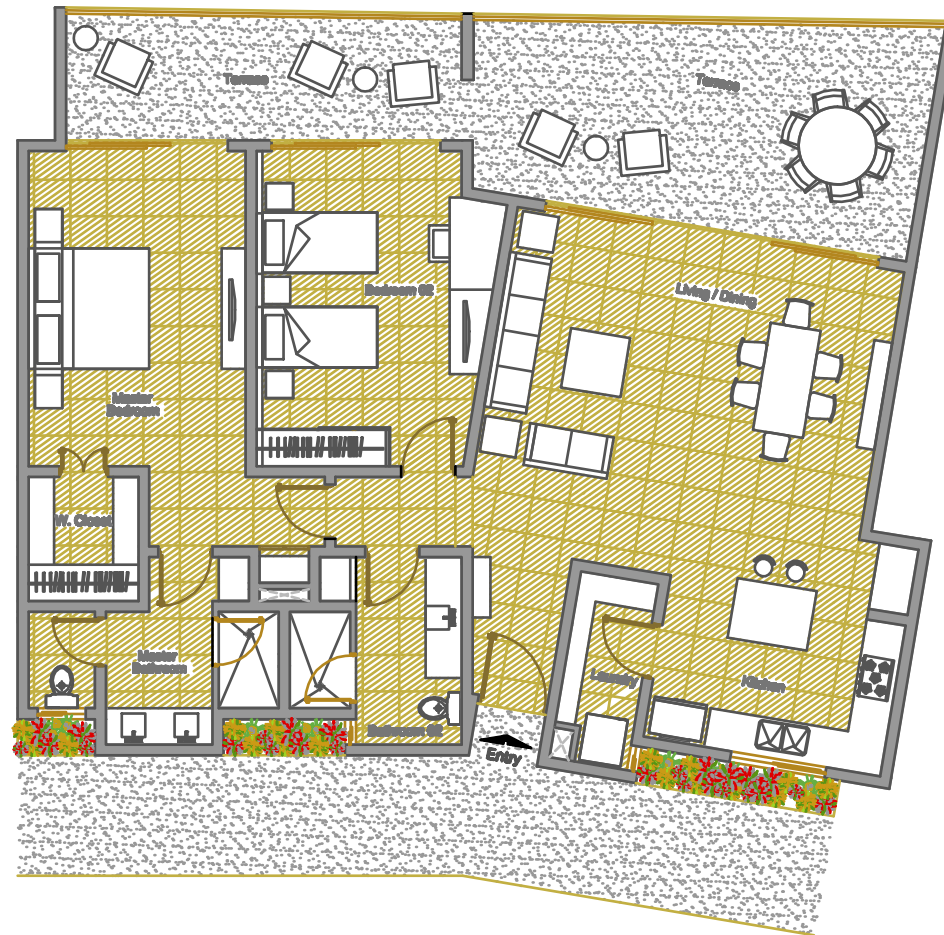

# COSMO RESIDENCES

Building 4

Floor plan 4A

Total	170.00 m <sup>2</sup>
Interior	130.00 m <sup>2</sup>
Exterior	40.00 m <sup>2</sup>

Total	1,830.00 sq.ft
Interior	1,400.00 sq.ft
Exterior	430.00 sq.ft